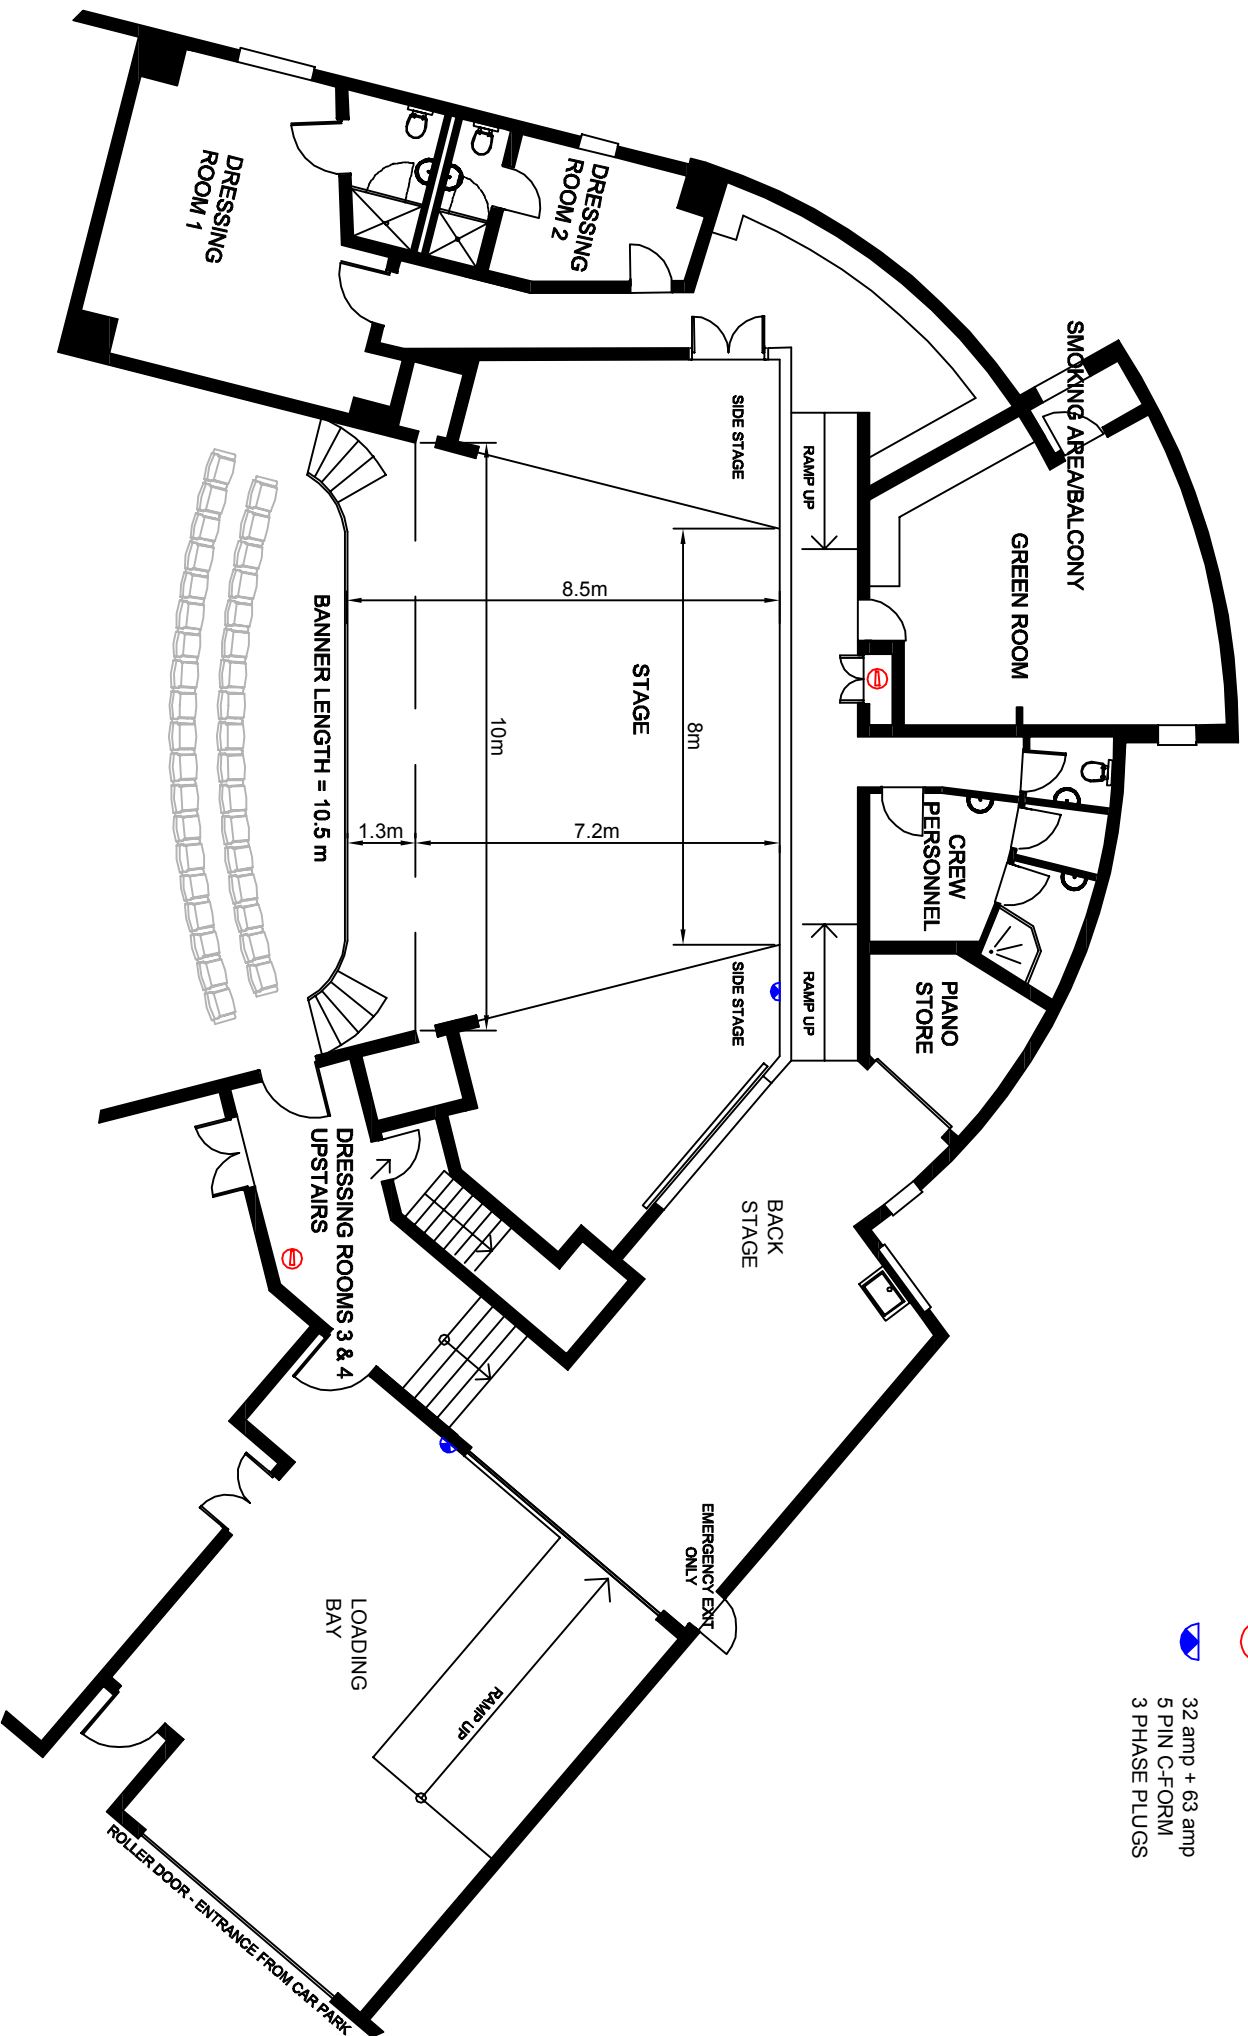

ATTERBURY THEATRE STAGE LAYOUT

FIRE EXTINGUISHER

32 amp + 63 amp
5 PIN C-FORM
3 PHASE PLUGS